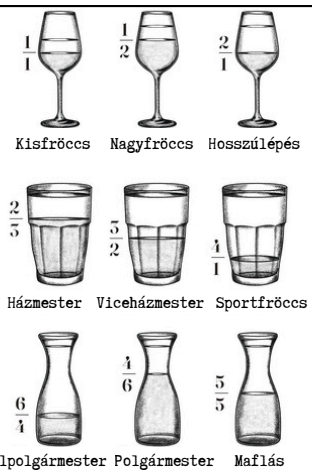

SPIRITS

1. Finlandia...I580 (4cl)
   Bacardi Carta Blanca...I580
   Bombay Sapphire...2I80
   Jose Cuervo Silver...I920
   Jameson...2I40
   Jack Daniel's / Jack Apple...2I40
   Jagermeister...I980
   Unicum...2I20
   Bailey's...2340
   Martini 6cl / Martini Fiero 6cl...2040

PÁLINKA (4cl)

1. Rézangyal Black Cherry...3740
   Rézangyal Aged Apple...3740
   Rézangyal Bedded William's Pear...3880
   Gyulai Apricot...3620
   Gyulai Plum...3620

WINES

SPARKLING WINE

1. Káli Kövek Frizzante.....2380.....I4880
   Kreinbacher Brut Classic.....I9840
   Veuve Cliquot Brut.....45260

WHITE WINE

1. Holló Fehér by Etyeki.....I740...2580...7680...II800
   Balassa Furmint.....2380...3570.....I4880
   Laposa Olaszrizling.....2240...3360.....I3660
   Ruppert A Nyúl.....2240...3360.....I3660
   Pannonhalmi Apátság
   Sauvignon Blanc.....2380...3570.....I4880
   Gróf Degenfeld Édes Szamorodni.....I4540

ROSÉ WINE

1. Holló Rosé by Etyeki.....I540...23I0...6780...I0440

RED WINE

1. Holló Vörös by Etyeki.....I840...2760...8340...I2880
   Sauska Cabernet Sauvignon.....2580...3870.....I6440
   Ruppert Szív Királynő Syrah.....2480...3720.....I6I20
   Szent Andrea Áldás.....I9460
   Bott Frigyes Kadarka (organic).....23580

HOLLÓ SPRITZERS

1. Kisfröccs...I640
   Nagyfröccs...2640
   Hosszúlépés...I740
   Házmester...3620
   Viceházmester...2680
   Sportfröccs ...I740
   Alpolgármester...4560
   Polgármester...5780
   Maflás...5240

COFFEE, TEA

1. Espresso...980
   Double espresso...I520
   Cappuccino...I420
   Latte...I420
   Iced latte...I920
   Espresso tonic...I940
   Hot chocolate...I740
   Teas (various flavors)...I620
   Alternative milk...200

All our prices are stated in HUF including VAT, EUR prices are rounded and indicative only. Mandatory 15% service charge is included in your bill and benefits the entire team. Tipping your waiter is optional and sexy and reflects your appreciation of the service.

We are able to split the final bill up to a party of 4. Aperitifs are served in 6cl measures all other spirits in 4cl. Tap water I liter 480 Ft.